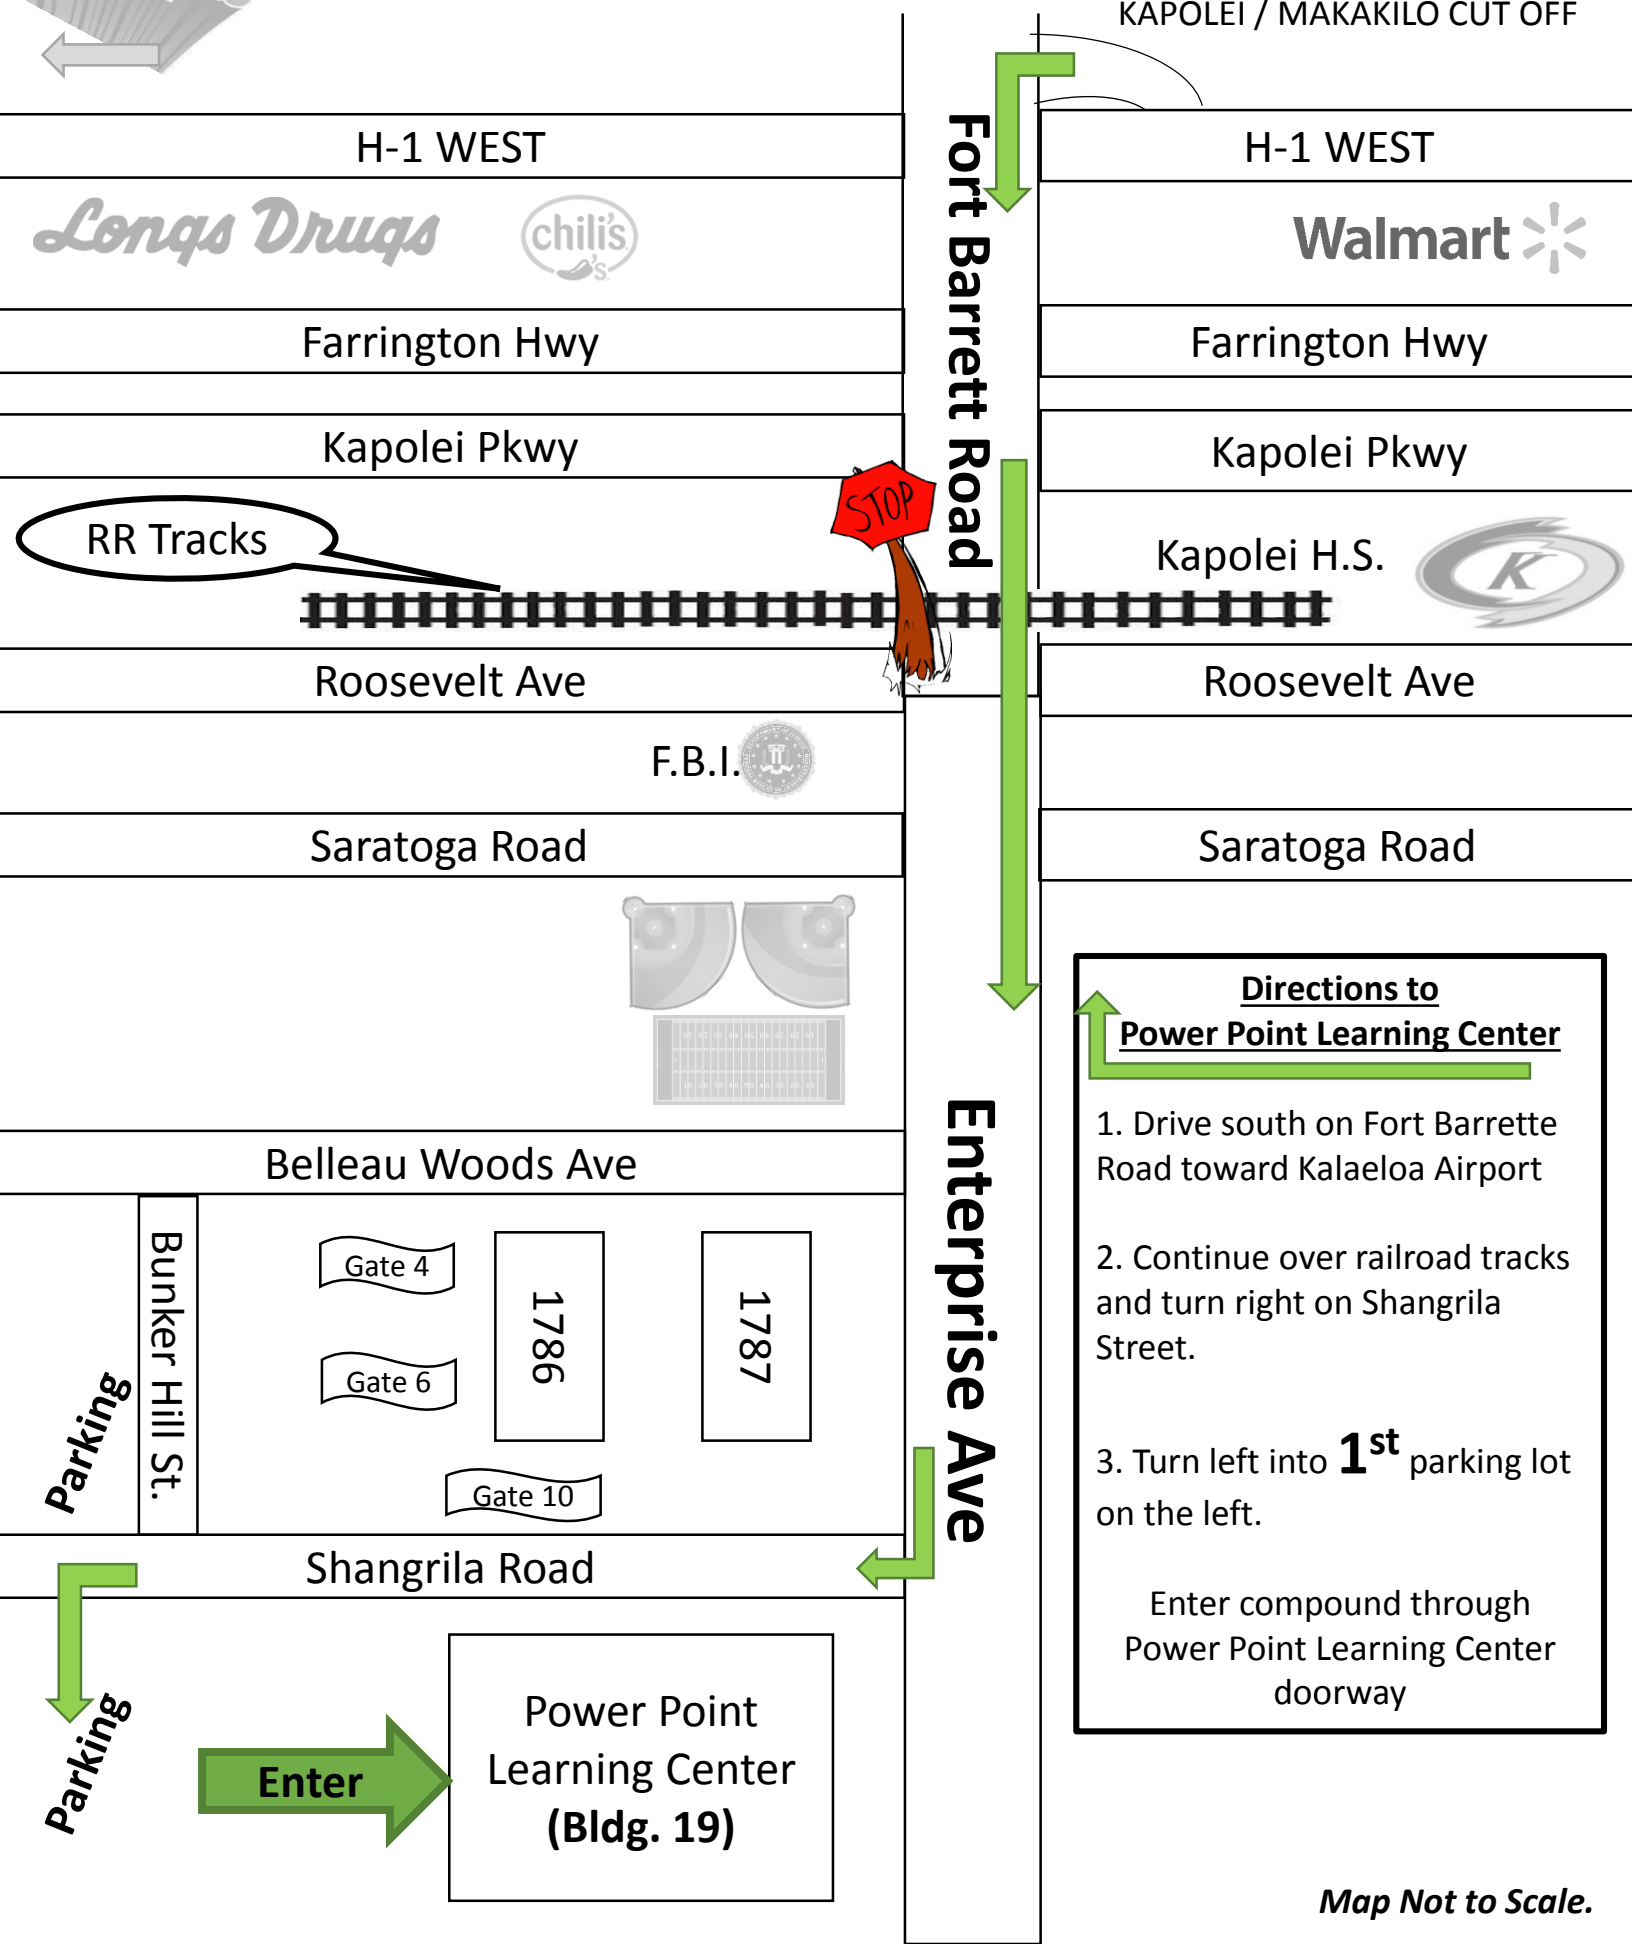

# LOCATION FOR THE YOUTH CHALLENGE ACADEMY

KAPOLEI / MAKAKILO CUT OFF

Fort Barrett Road

Enterprise Ave

H-1 WEST

H-1 WEST

Longs Drugs

Walmart

Farrington Hwy

Farrington Hwy

Kapolei Pkwy

Kapolei Pkwy

RR Tracks

Kapolei H.S.

Roosevelt Ave

Roosevelt Ave

F.B.I.

Saratoga Road

Saratoga Road

Belleau Woods Ave

**Directions to Power Point Learning Center**

1. Drive south on Fort Barrette Road toward Kalaeloa Airport
2. Continue over railroad tracks and turn right on Shangrila Street.
3. Turn left into **1<sup>st</sup>** parking lot on the left.

Shangrila Road

**Parking**

**Enter**

Power Point Learning Center (Bldg. 19)