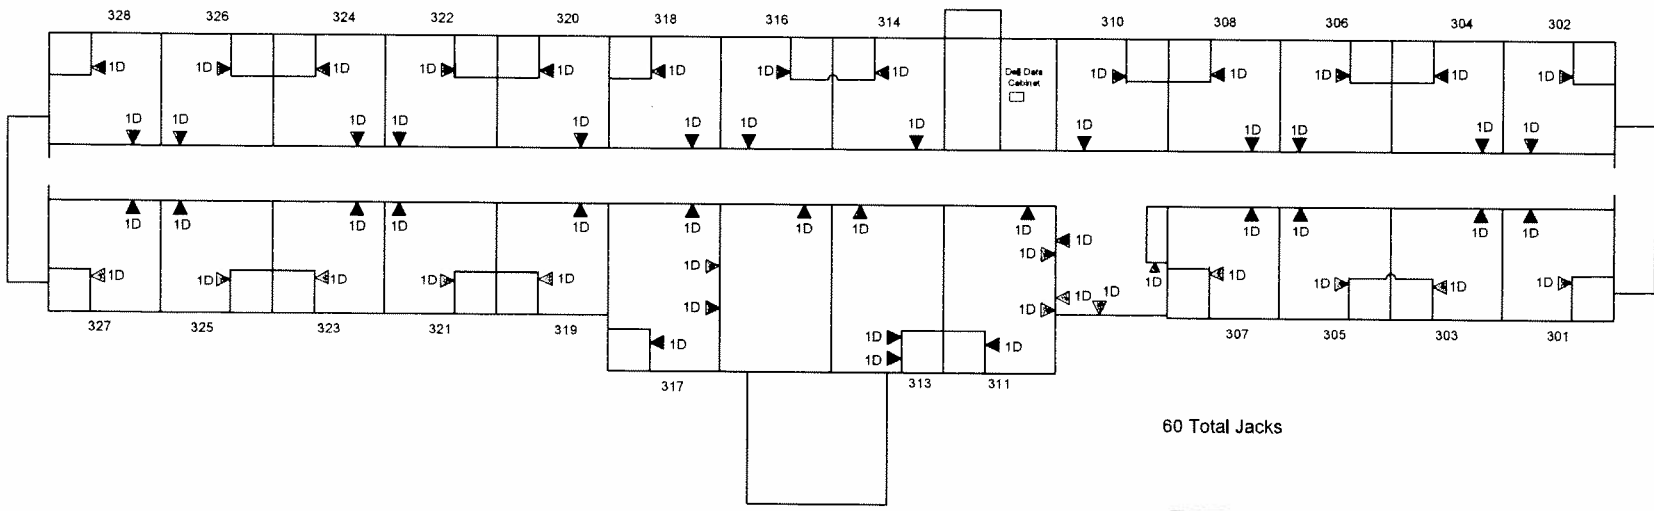

Hawaii Army National Guard – Building 46 – Kalaeloa, Hawaii

Friday, March 28, 2008

DRAFT

VT Milcom	
Building 46 – 3rd Floor Outlet Locations	3/28/2008