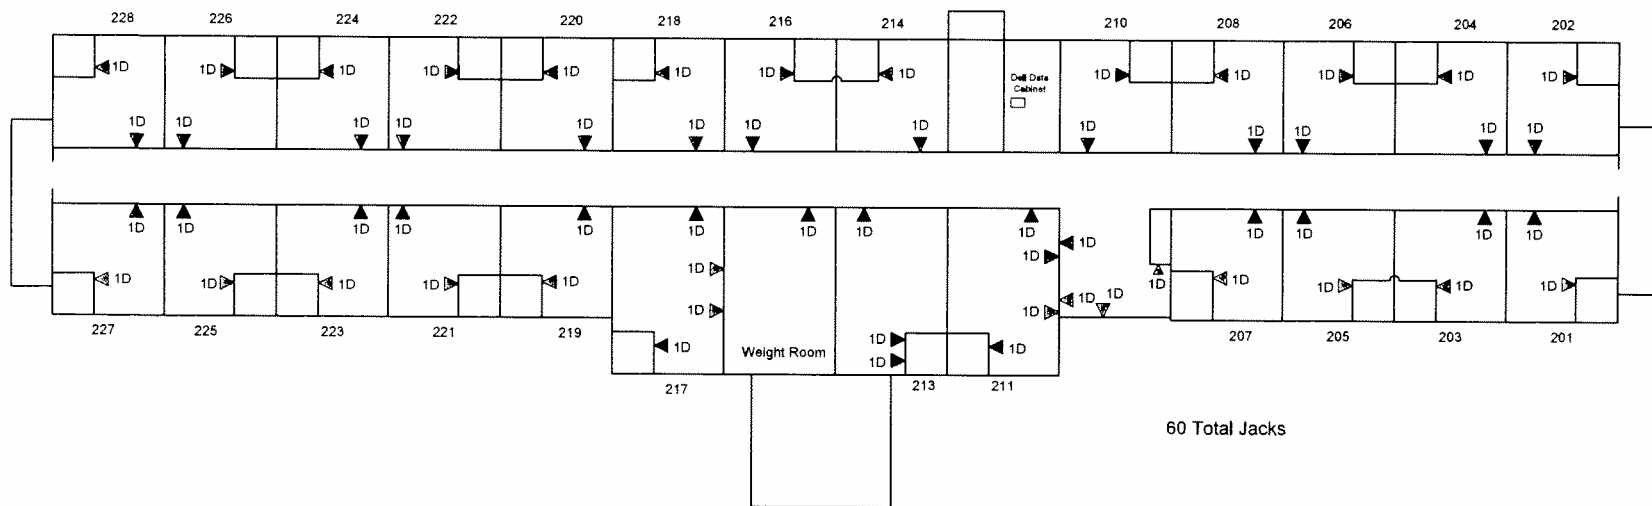

Hawaii Army National Guard – Building 46 – Kalaeloa, Hawaii

Friday, March 28, 2008

DRAFT

VT Milcom	
Building 46 – 2nd Floor Outlet Locations	3/28/2008