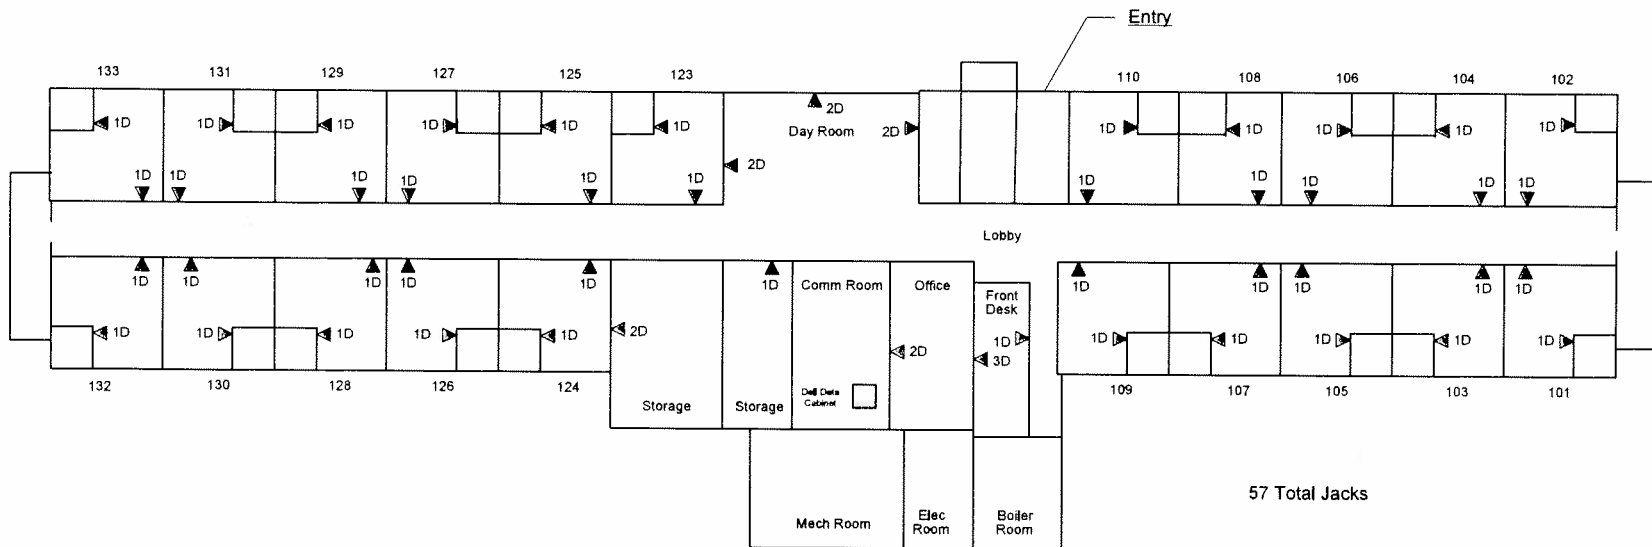

Hawaii Army National Guard – Building 46 – Kalaeloa, Hawaii

Tuesday, June 17, 2008

57 Total Jacks

DRAFT

VT Milcom	
Building 46 – 1st Floor Outlet Locations	3/25/08