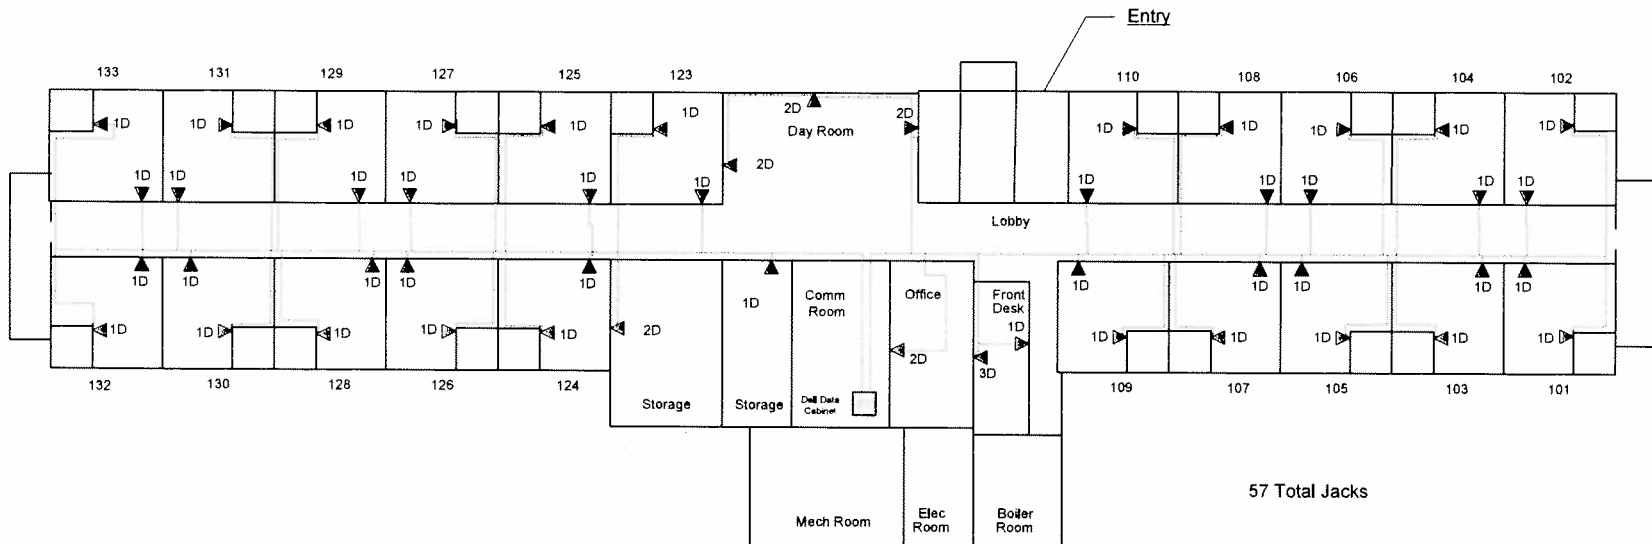

# Hawaii Army National Guard – Building 46 – Kalaeloa, Hawaii

Tuesday, June 17, 2008

57 Total Jacks

**DRAFT**

<b>VT Milcom</b>	
Building 46 – 1 <sup>st</sup> Floor Cable Path	6/17/2008