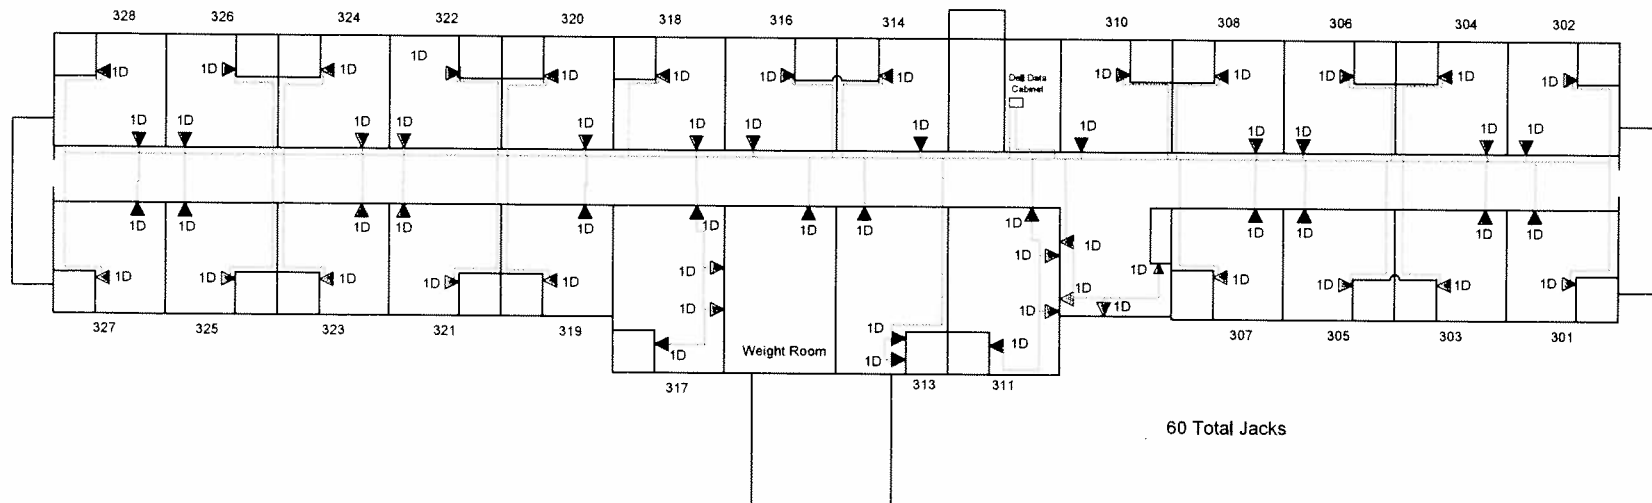

# Hawaii Army National Guard – Building 46 – Kalaeloa, Hawaii

Friday, March 28, 2008

60 Total Jacks

**DRAFT**

<b>VT Milcom</b>	
Building 46 – 3rd Floor Cable Path	3/28/2008