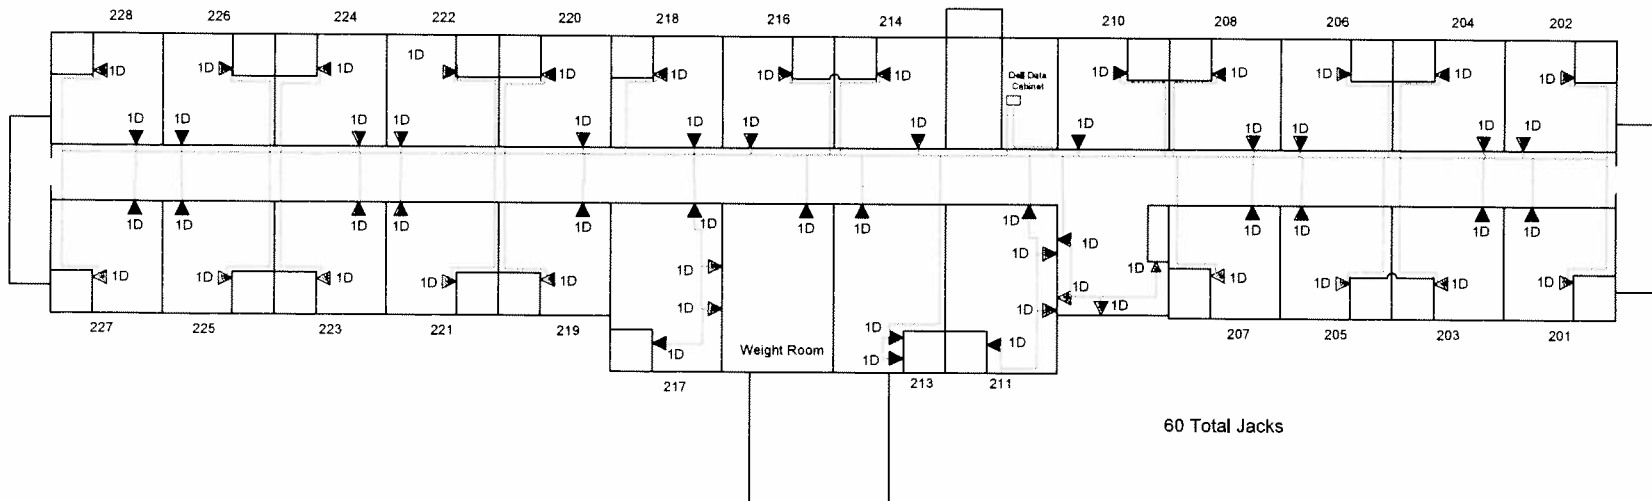

Hawaii Army National Guard – Building 46 – Kalaeloa, Hawaii

Friday, March 28, 2008

DRAFT

VT Milcom	
Building 46 – 2nd Floor Cable Path	3/28/2008