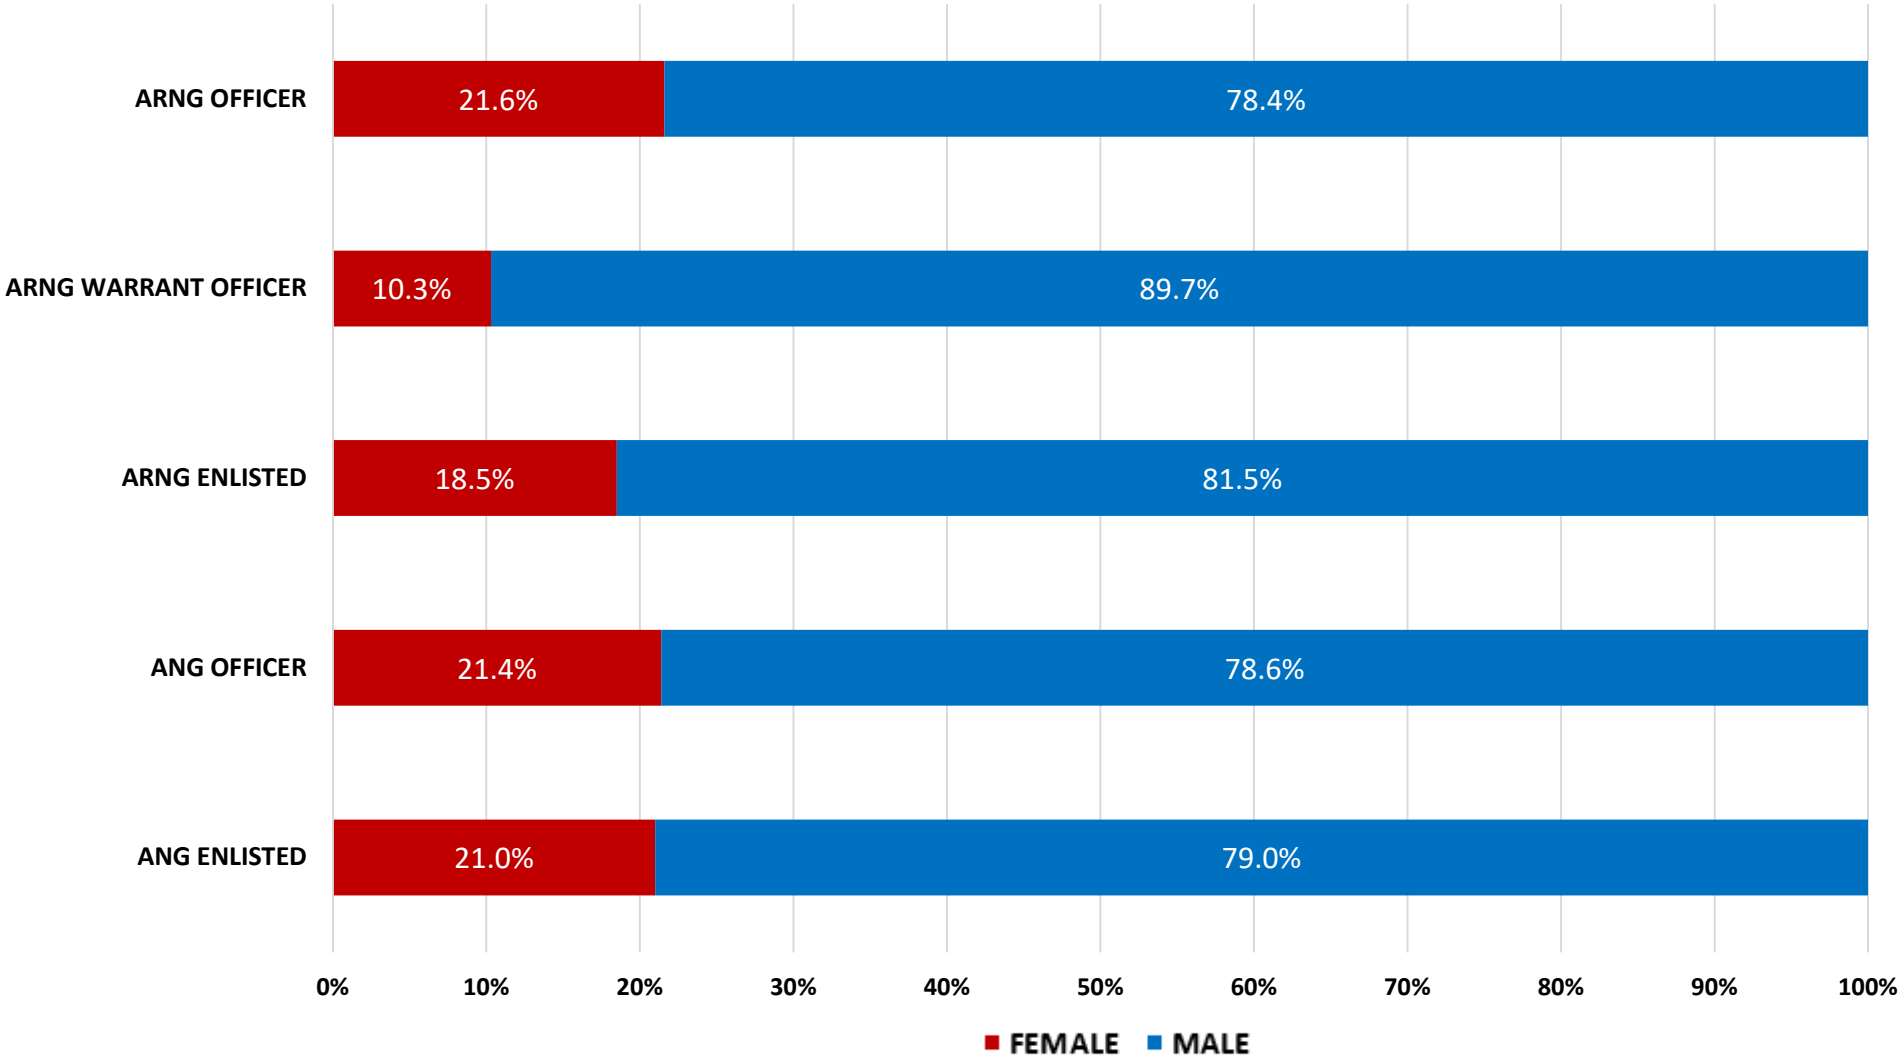

| ELIGIBLE POPULATION | AGE GROUP |
|---------------------|-------------------|
| 49,867 | (17-24 years old) |
| AMER IND/ALASKN | 0 |
| ASIAN | 39,667 |
| BLACK | 1,156 |
| MULTI-RACIAL | 0 |
| NHOPI | 0 |
| OTHER | 38 |
| WHITE | 3,930 |

GENDER COMPARISON BY CORPS

STATE: HAWAII

ARMY Female: 15.5%
 AIR FORCE Female: 21.1%

ARNG

ANG

SOURCE: DPRO SEP 2020, MILPDS SEP 2020, DMDC SEP 2020

HISPANIC COMPARISON BY CORPS

STATE: HAWAII