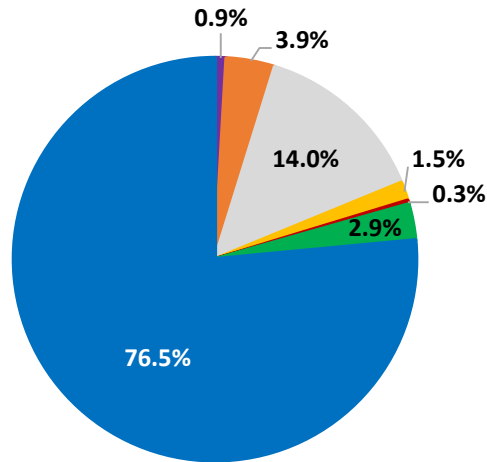

RACE COMPARISON

STATE: HAWAII

NATION WIDE ARNG/ANG

ELIGIBLE POP in STATE

STATE NATIONAL GUARD

| STATE | ANG | | ARNG | |
|-----------------|---------|-------|---------|-------|
| 443,545 | 107,414 | | 336,131 | |
| AMER IND/ALASKN | 690 | 0.6% | 3,310 | 1.0% |
| ASIAN | 3,552 | 3.3% | 13,685 | 4.1% |
| BLACK | 9,856 | 9.2% | 52,385 | 15.6% |
| MULTI-RACE | 2,916 | 2.7% | 3,780 | 1.1% |
| NHOPI | 1,133 | 1.1% | 21 | 0.0% |
| OTHER | 2,524 | 2.3% | 10,362 | 3.1% |
| WHITE | 86,743 | 80.8% | 252,588 | 75.1% |

| ELIGIBLE POPULATION | AGE GROUP |
|---------------------|-------------------|
| 49,867 | (17-24 years old) |
| AMER IND/ALASKN | 0 |
| ASIAN | 39,667 |
| BLACK | 1,156 |
| MULTI-RACIAL | 0 |
| NHOPI | 0 |
| OTHER | 38 |
| WHITE | 3,930 |