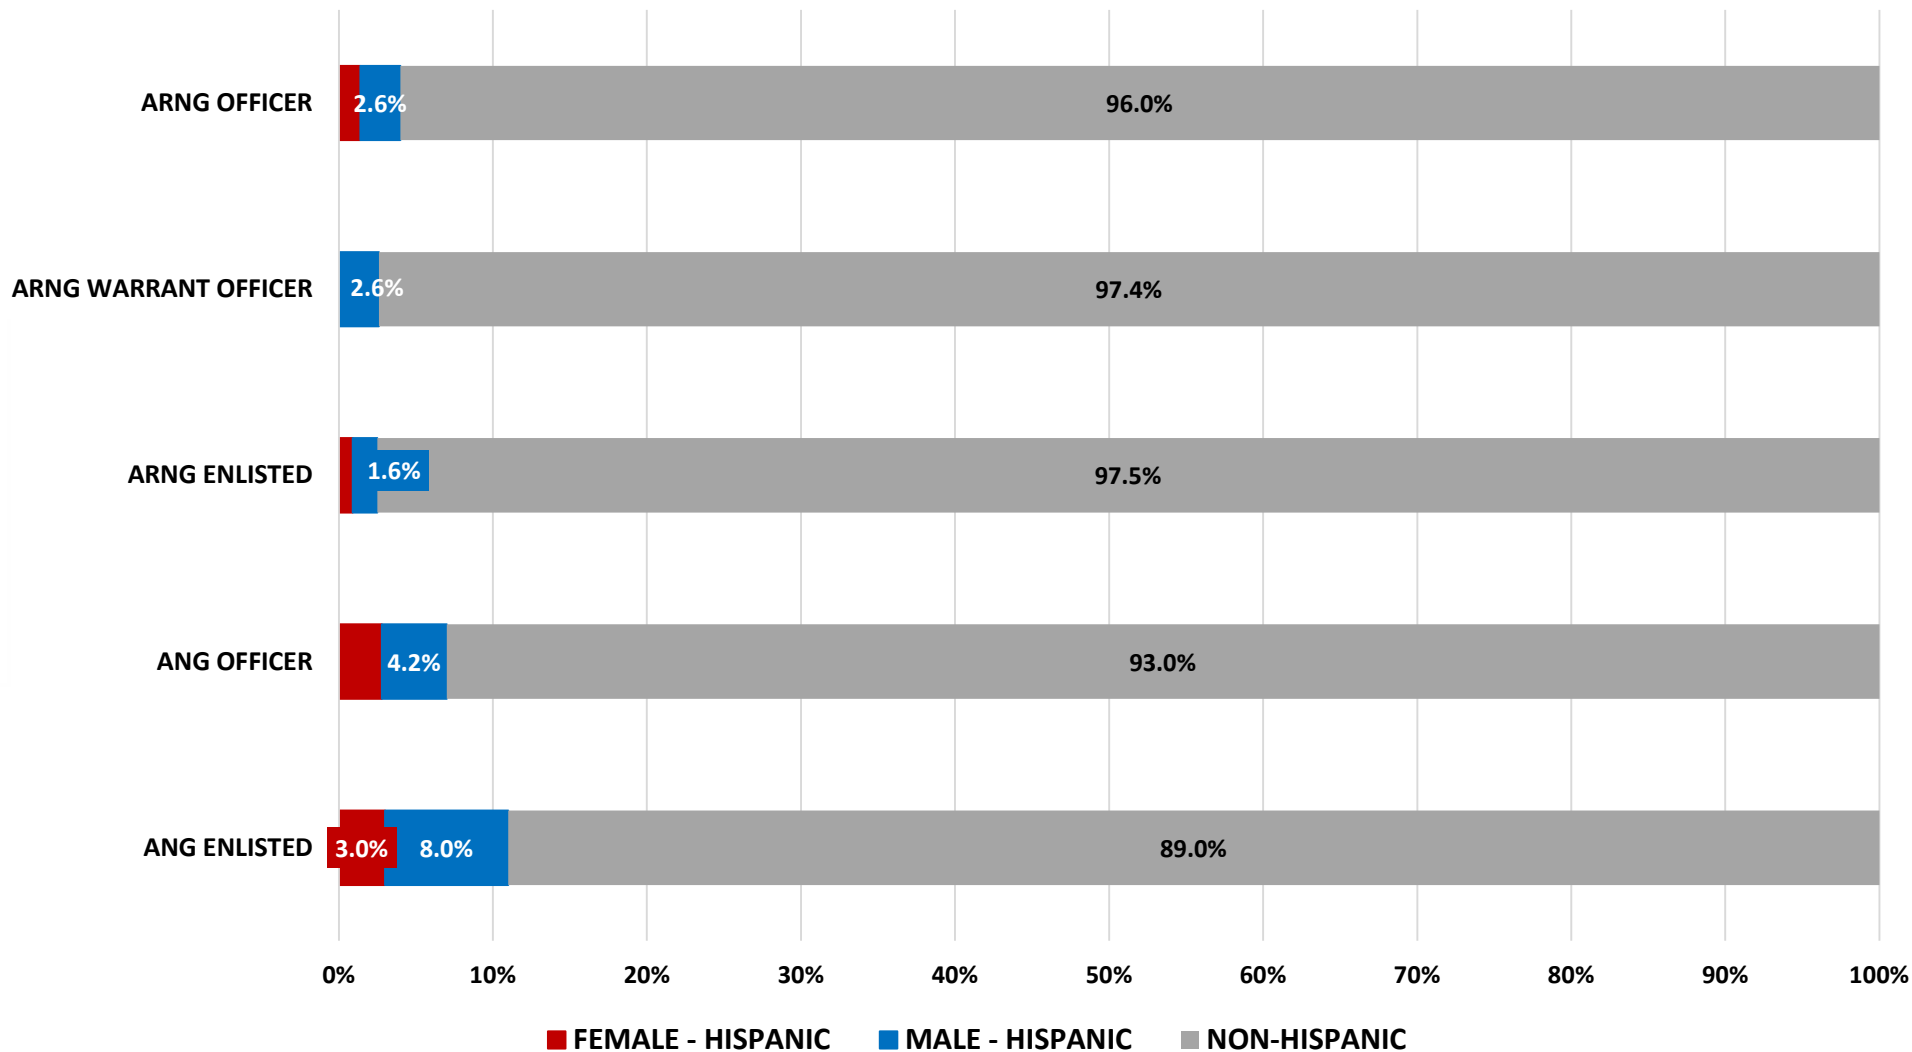

NATION WIDE
ANG