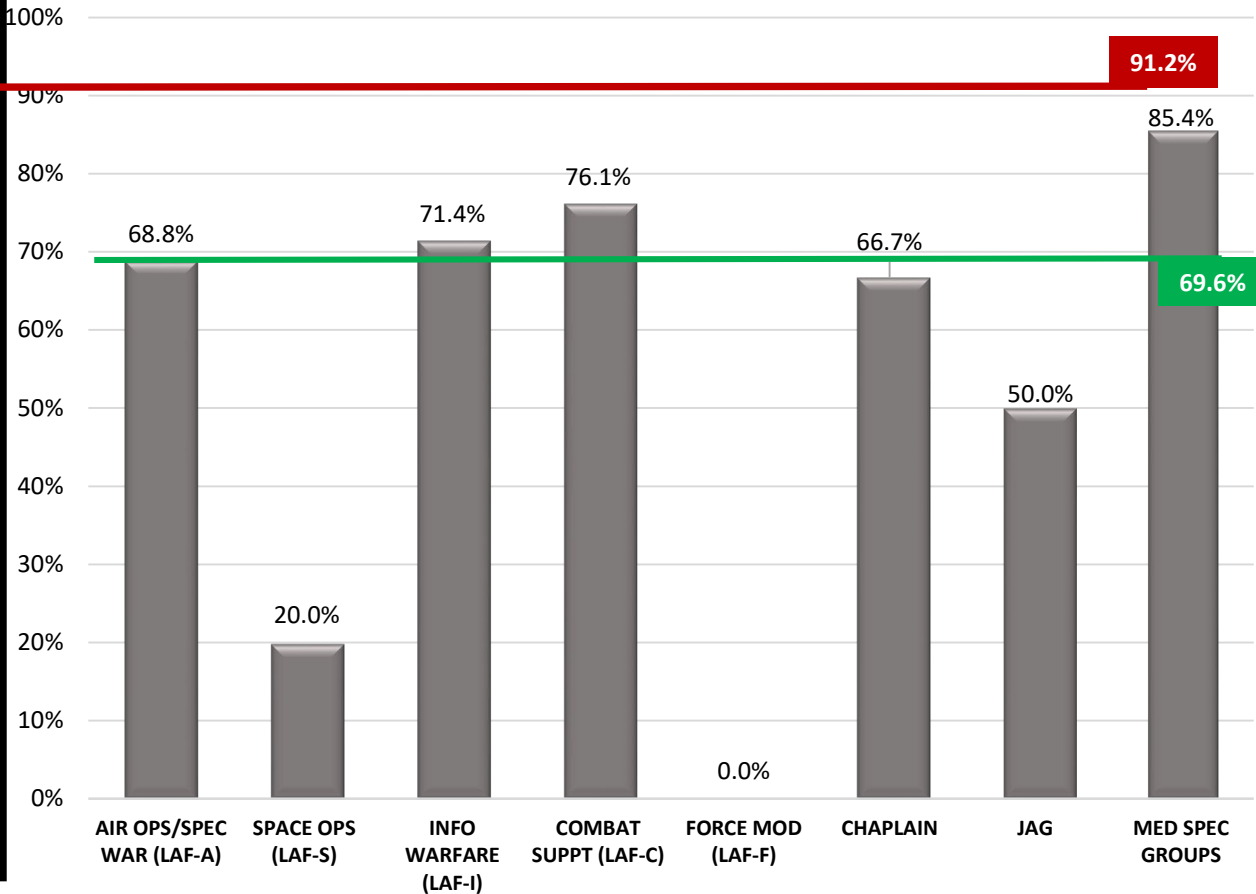

| ELIGIBLE POPULATION | AGE GROUP |
|---------------------|-------------------|
| 49,867 | (17-24 years old) |
| AMER IND/ALASKN | 0 |
| ASIAN | 39,667 |
| BLACK | 1,156 |
| MULTI-RACIAL | 0 |
| NHOPI | 0 |
| OTHER | 38 |
| WHITE | 3,930 |

GENDER COMPARISON BY CORPS

STATE: HAWAII

ARMY Female: 15.5%
 AIR FORCE Female: 21.1%

ARNG

ANG

SOURCE: DPRO SEP 2020, MILPDS SEP 2020, DMDC SEP 2020

HISPANIC COMPARISON BY CORPS

STATE: HAWAII

NATION WIDE
ARNG

STATE ELIG POP

NATION WIDE
ANG

MINORITY REPRESENTATION BY AFSC / CATEGORY

STATE: HAWAII

— Total % of Elig Pop
— Total % of ANG

ANG – ENLISTED

ANG - OFFICERS

Source: MILPDS 30 SEP 20, JAMR OCT 20

MINORITY REPRESENTATION BY BRANCH

STATE: HAWAII

— Total % of Elig Pop
— Total % of ARNG

ARNG – ENLISTED

ARNG – WARRANT OFFICERS

ARNG - OFFICERS

REPRESENTATION BY RANK