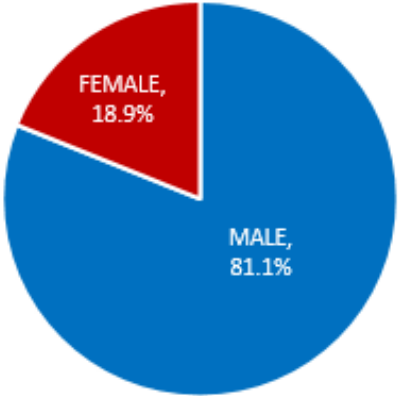

GENDER COMPARISON BY CORPS

STATE: HAWAII

ARMY Female: 15.5%
AIR FORCE Female: 21.1%

ARNG