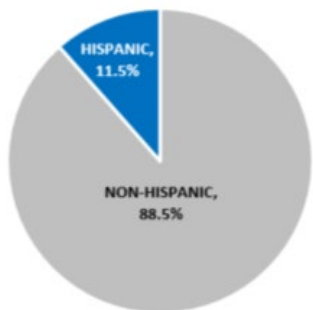

HISPANIC COMPARISON BY CORPS

STATE: HAWAII

NATION WIDE
ARNG