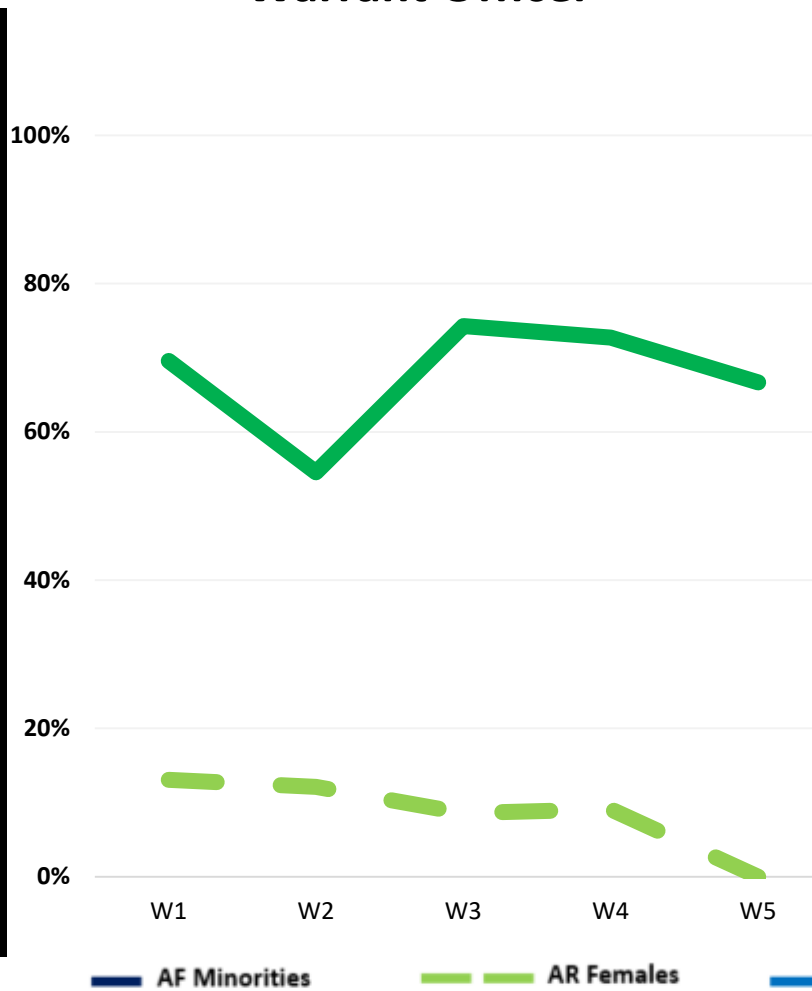

Warrant Officer