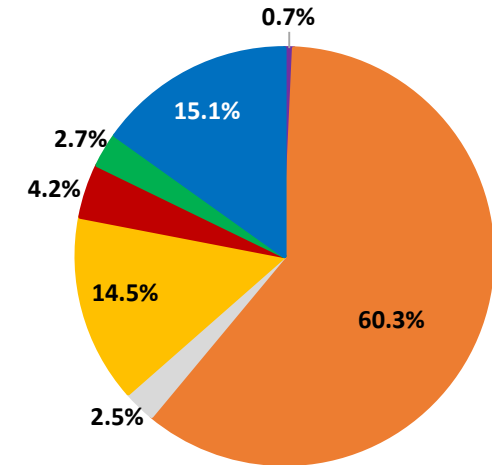

RACE COMPARISON

STATE: HAWAII

NATION WIDE ARNG/ANG

ELIGIBLE POP in STATE

STATE NATIONAL GUARD

| STATE | ANG | | ARNG | |
|-----------------|---------|-------|---------|-------|
| 443,545 | 107,414 | | 336,131 | |
| AMER IND/ALASKN | 690 | 0.6% | 3,310 | 1.0% |
| ASIAN | 3,552 | 3.3% | 13,685 | 4.1% |
| BLACK | 9,856 | 9.2% | 52,385 | 15.6% |
| MULTI-RACE | 2,916 | 2.7% | 3,780 | 1.1% |
| NHOPI | 1,133 | 1.1% | 21 | 0.0% |
| OTHER | 2,524 | 2.3% | 10,362 | 3.1% |
| WHITE | 86,743 | 80.8% | 252,588 | 75.1% |

| ELIGIBLE POPULATION | AGE GROUP |
|---------------------|-------------------|
| 49,867 | (17-24 years old) |
| AMER IND/ALASKN | 0 |
| ASIAN | 39,667 |
| BLACK | 1,156 |
| MULTI-RACIAL | 0 |
| NHOPI | 0 |
| OTHER | 38 |
| WHITE | 3,930 |