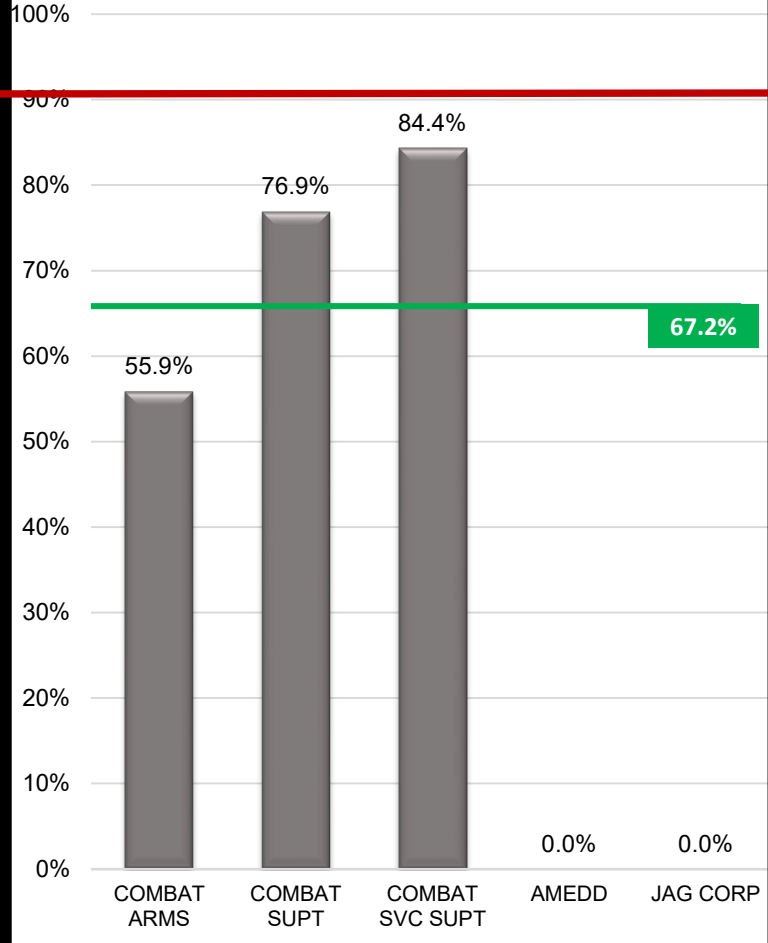

| ELIGIBLE POPULATION | AGE GROUP |
|---------------------|-------------------|
| 49,867 | (17-24 years old) |
| AMER IND/ALASKN | 0 |
| ASIAN | 39,667 |
| BLACK | 1,156 |
| MULTI-RACIAL | 0 |
| NHOPI | 0 |
| OTHER | 38 |
| WHITE | 3,930 |

Source: MILPDS 30 SEP 20, JAMR OCT 20

MINORITY REPRESENTATION BY BRANCH

STATE: HAWAII

— Total % of Elig Pop
— Total % of ARNG

ARNG – ENLISTED

ARNG – WARRANT OFFICERS

ARNG - OFFICERS

REPRESENTATION BY RANK