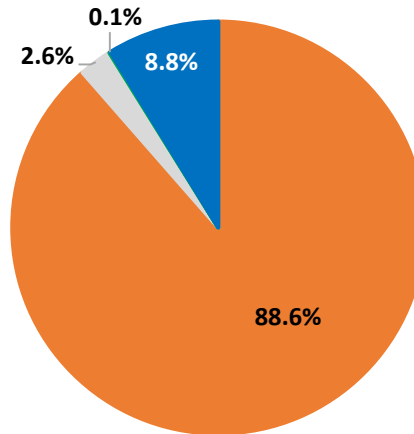

RACE COMPARISON

STATE: HAWAII

NATION WIDE ARNG/ANG

ELIGIBLE POP in STATE

STATE NATIONAL GUARD

| STATE | ANG | | ARNG | |
|-----------------|---------|-------|---------|-------|
| 443,545 | 107,414 | | 336,131 | |
| AMER IND/ALASKN | 690 | 0.6% | 3,310 | 1.0% |
| ASIAN | 3,552 | 3.3% | 13,685 | 4.1% |
| BLACK | 9,856 | 9.2% | 52,385 | 15.6% |
| MULTI-RACE | 2,916 | 2.7% | 3,780 | 1.1% |
| NHOPI | 1,133 | 1.1% | 21 | 0.0% |
| OTHER | 2,524 | 2.3% | 10,362 | 3.1% |
| WHITE | 86,743 | 80.8% | 252,588 | 75.1% |

| ELIGIBLE POPULATION | AGE GROUP |
|---------------------|-------------------|
| 49,867 | (17-24 years old) |
| AMER IND/ALASKN | 0 |
| ASIAN | 39,667 |
| BLACK | 1,156 |
| MULTI-RACIAL | 0 |
| NHOPI | 0 |
| OTHER | 38 |
| WHITE | 3,930 |