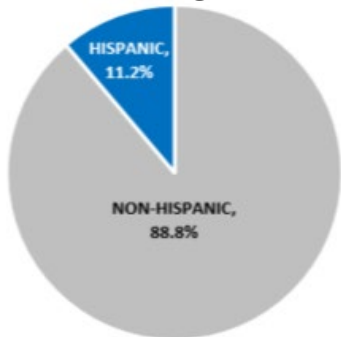

NATION WIDE
ANG