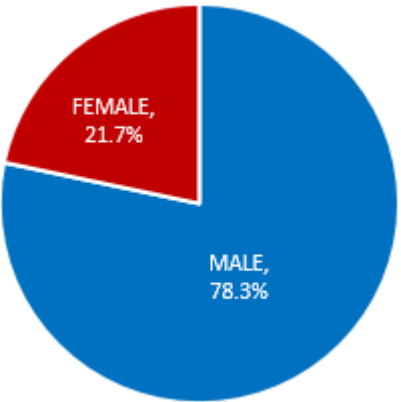

| ELIGIBLE POPULATION | AGE GROUP |
|---------------------|-------------------|
| 49,867 | (17-24 years old) |
| AMER IND/ALASKN | 0 |
| ASIAN | 39,667 |
| BLACK | 1,156 |
| MULTI-RACIAL | 0 |
| NHOPI | 0 |
| OTHER | 38 |
| WHITE | 3,930 |

| STATE | ANG | | ARNG | |
|-----------------|-------|-------|-------|-------|
| 5,221 | 2,310 | | 2,911 | |
| AMER IND/ALASKN | 8 | 0.3% | 30 | 1.0% |
| ASIAN | 1,041 | 45.1% | 2,108 | 72.4% |
| BLACK | 36 | 1.6% | 94 | 3.2% |
| MULTI-RACE | 522 | 22.6% | 235 | 8.1% |
| NHOPI | 216 | 9.4% | 2 | 0.1% |
| OTHER | 121 | 5.2% | 18 | 0.6% |
| WHITE | 366 | 15.8% | 424 | 14.6% |

GENDER COMPARISON BY CORPS

STATE: HAWAII

ARMY Female: 15.5%
 AIR FORCE Female: 21.1%

ARNG

ANG

SOURCE: DPRO SEP 2020, MILPDS SEP 2020, DMDC SEP 2020

HISPANIC COMPARISON BY CORPS

STATE: HAWAII