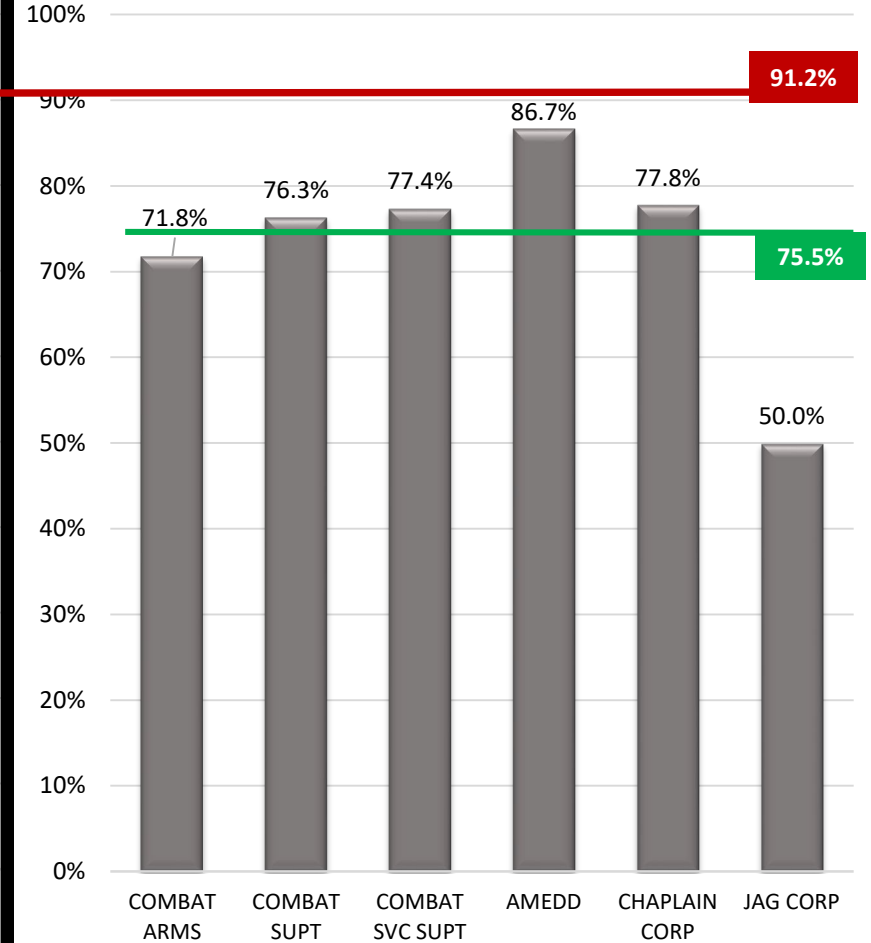

| ELIGIBLE POPULATION | AGE GROUP |
|---------------------|-------------------|
| 49,867 | (17-24 years old) |
| AMER IND/ALASKN | 0 |
| ASIAN | 39,667 |
| BLACK | 1,156 |
| MULTI-RACIAL | 0 |
| NHOPI | 0 |
| OTHER | 38 |
| WHITE | 3,930 |

Source: MILPDS 30 SEP 20, JAMR OCT 20

MINORITY REPRESENTATION BY BRANCH

STATE: HAWAII

— Total % of Elig Pop
— Total % of ARNG

ARNG – ENLISTED

ARNG – WARRANT OFFICERS

ARNG - OFFICERS

REPRESENTATION BY RANK