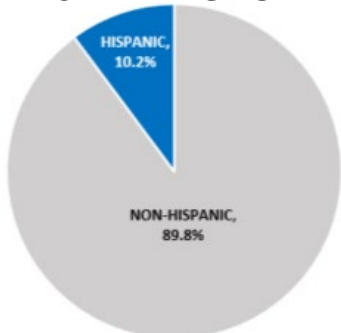

STATE ELIG POP