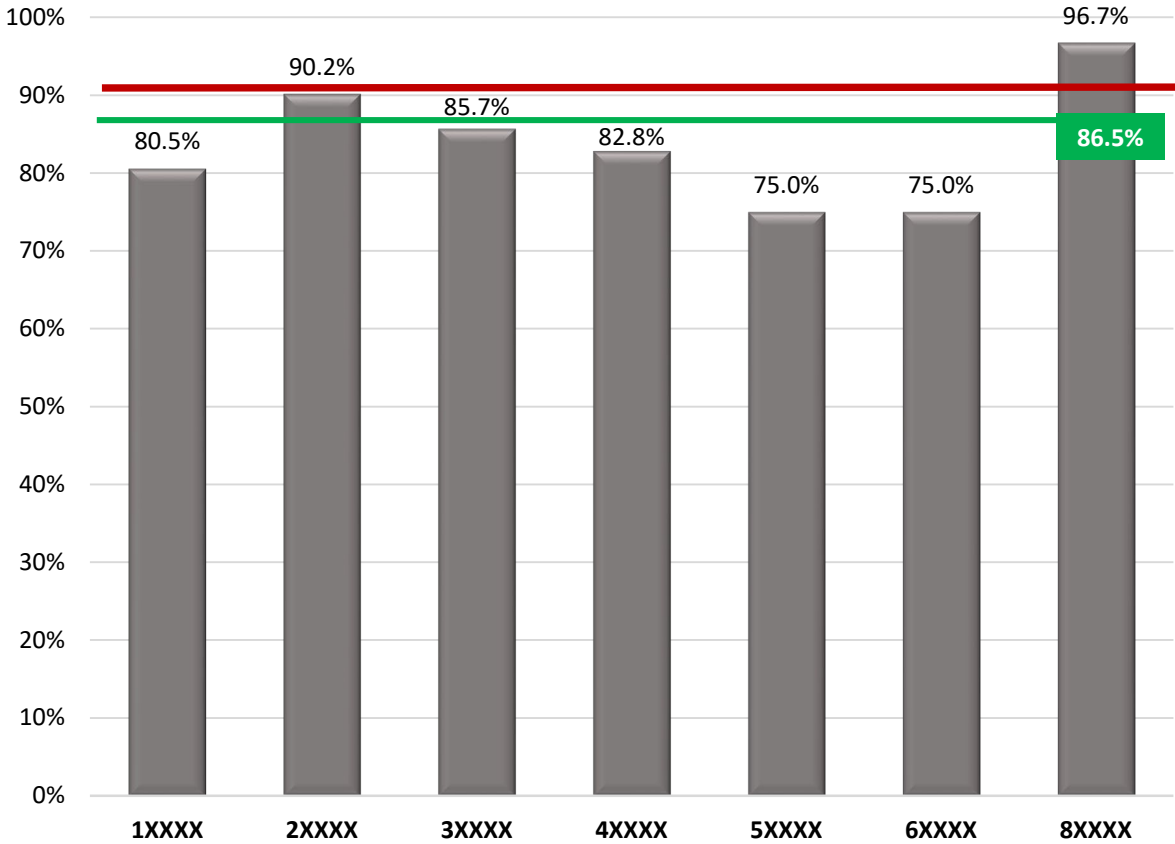

| ELIGIBLE POPULATION | AGE GROUP |
|---------------------|-------------------|
| 49,867 | (17-24 years old) |
| AMER IND/ALASKN | 0 |
| ASIAN | 39,667 |
| BLACK | 1,156 |
| MULTI-RACIAL | 0 |
| NHOPI | 0 |
| OTHER | 38 |
| WHITE | 3,930 |

NATION WIDE
ARNG

STATE ELIG POP

NATION WIDE
ANG

MINORITY REPRESENTATION BY AFSC / CATEGORY

STATE: HAWAII

— Total % of Elig Pop
— Total % of ANG

ANG – ENLISTED

ANG - OFFICERS