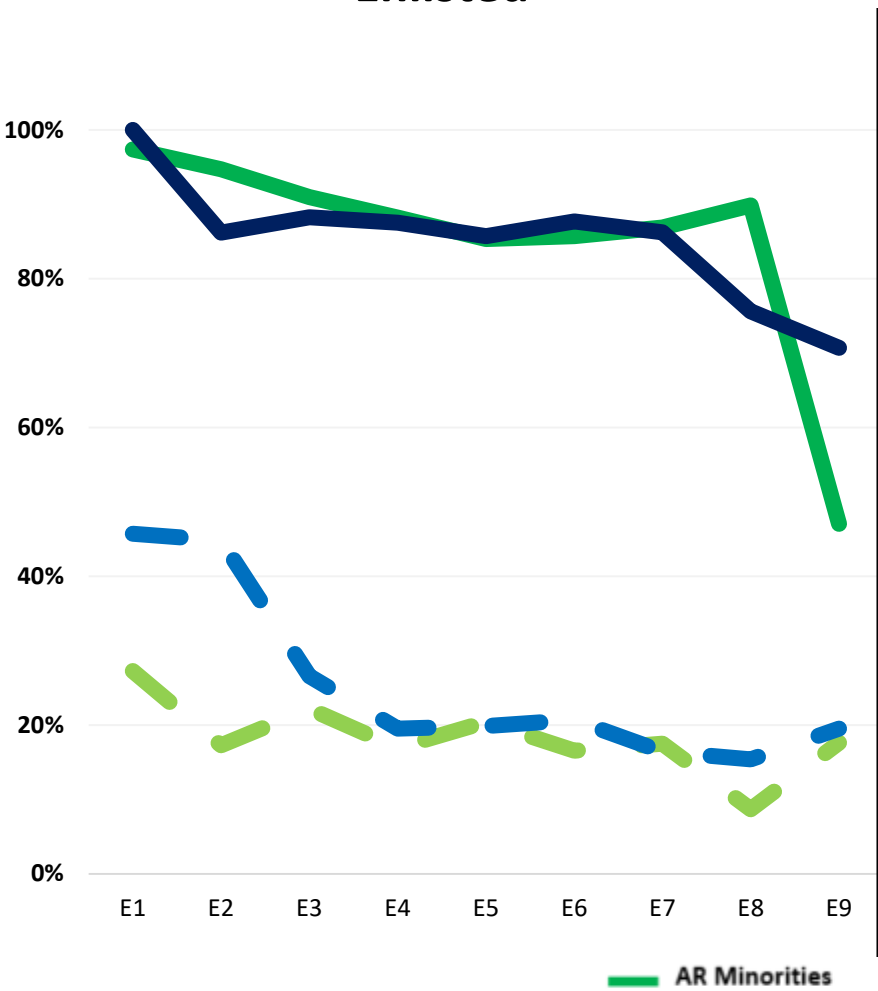

REPRESENTATION BY RANK

STATE: HAWAII

Enlisted