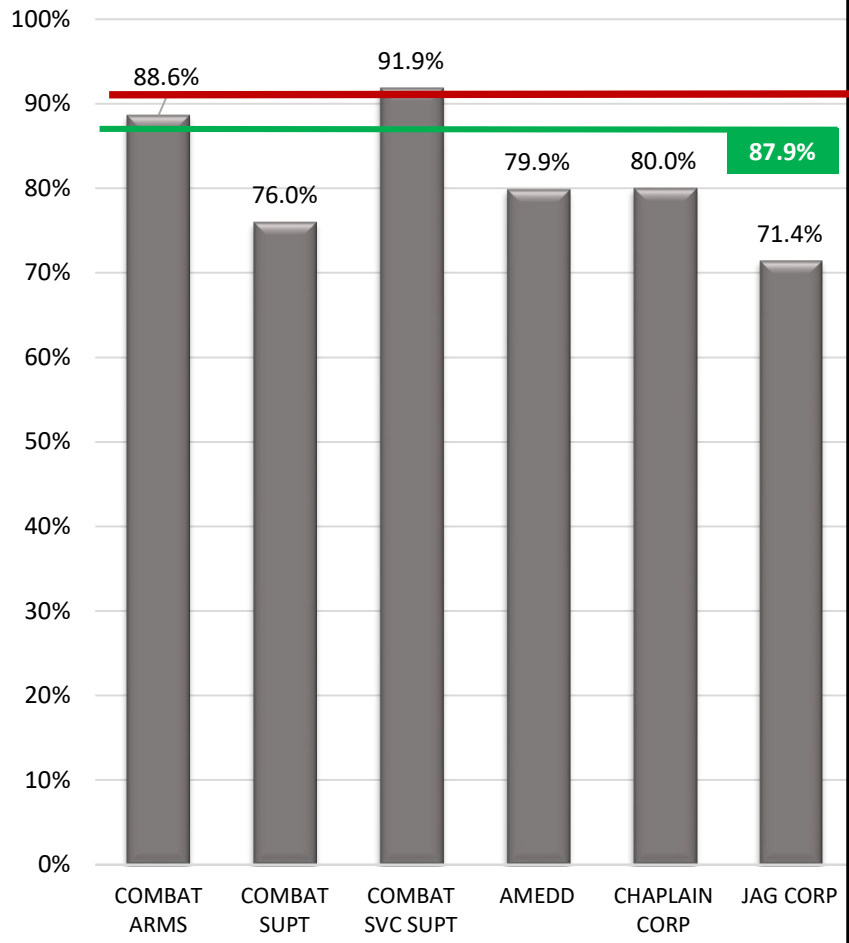

MINORITY REPRESENTATION BY BRANCH

STATE: HAWAII

— Total % of Elig Pop
— Total % of ARNG

ARNG – ENLISTED