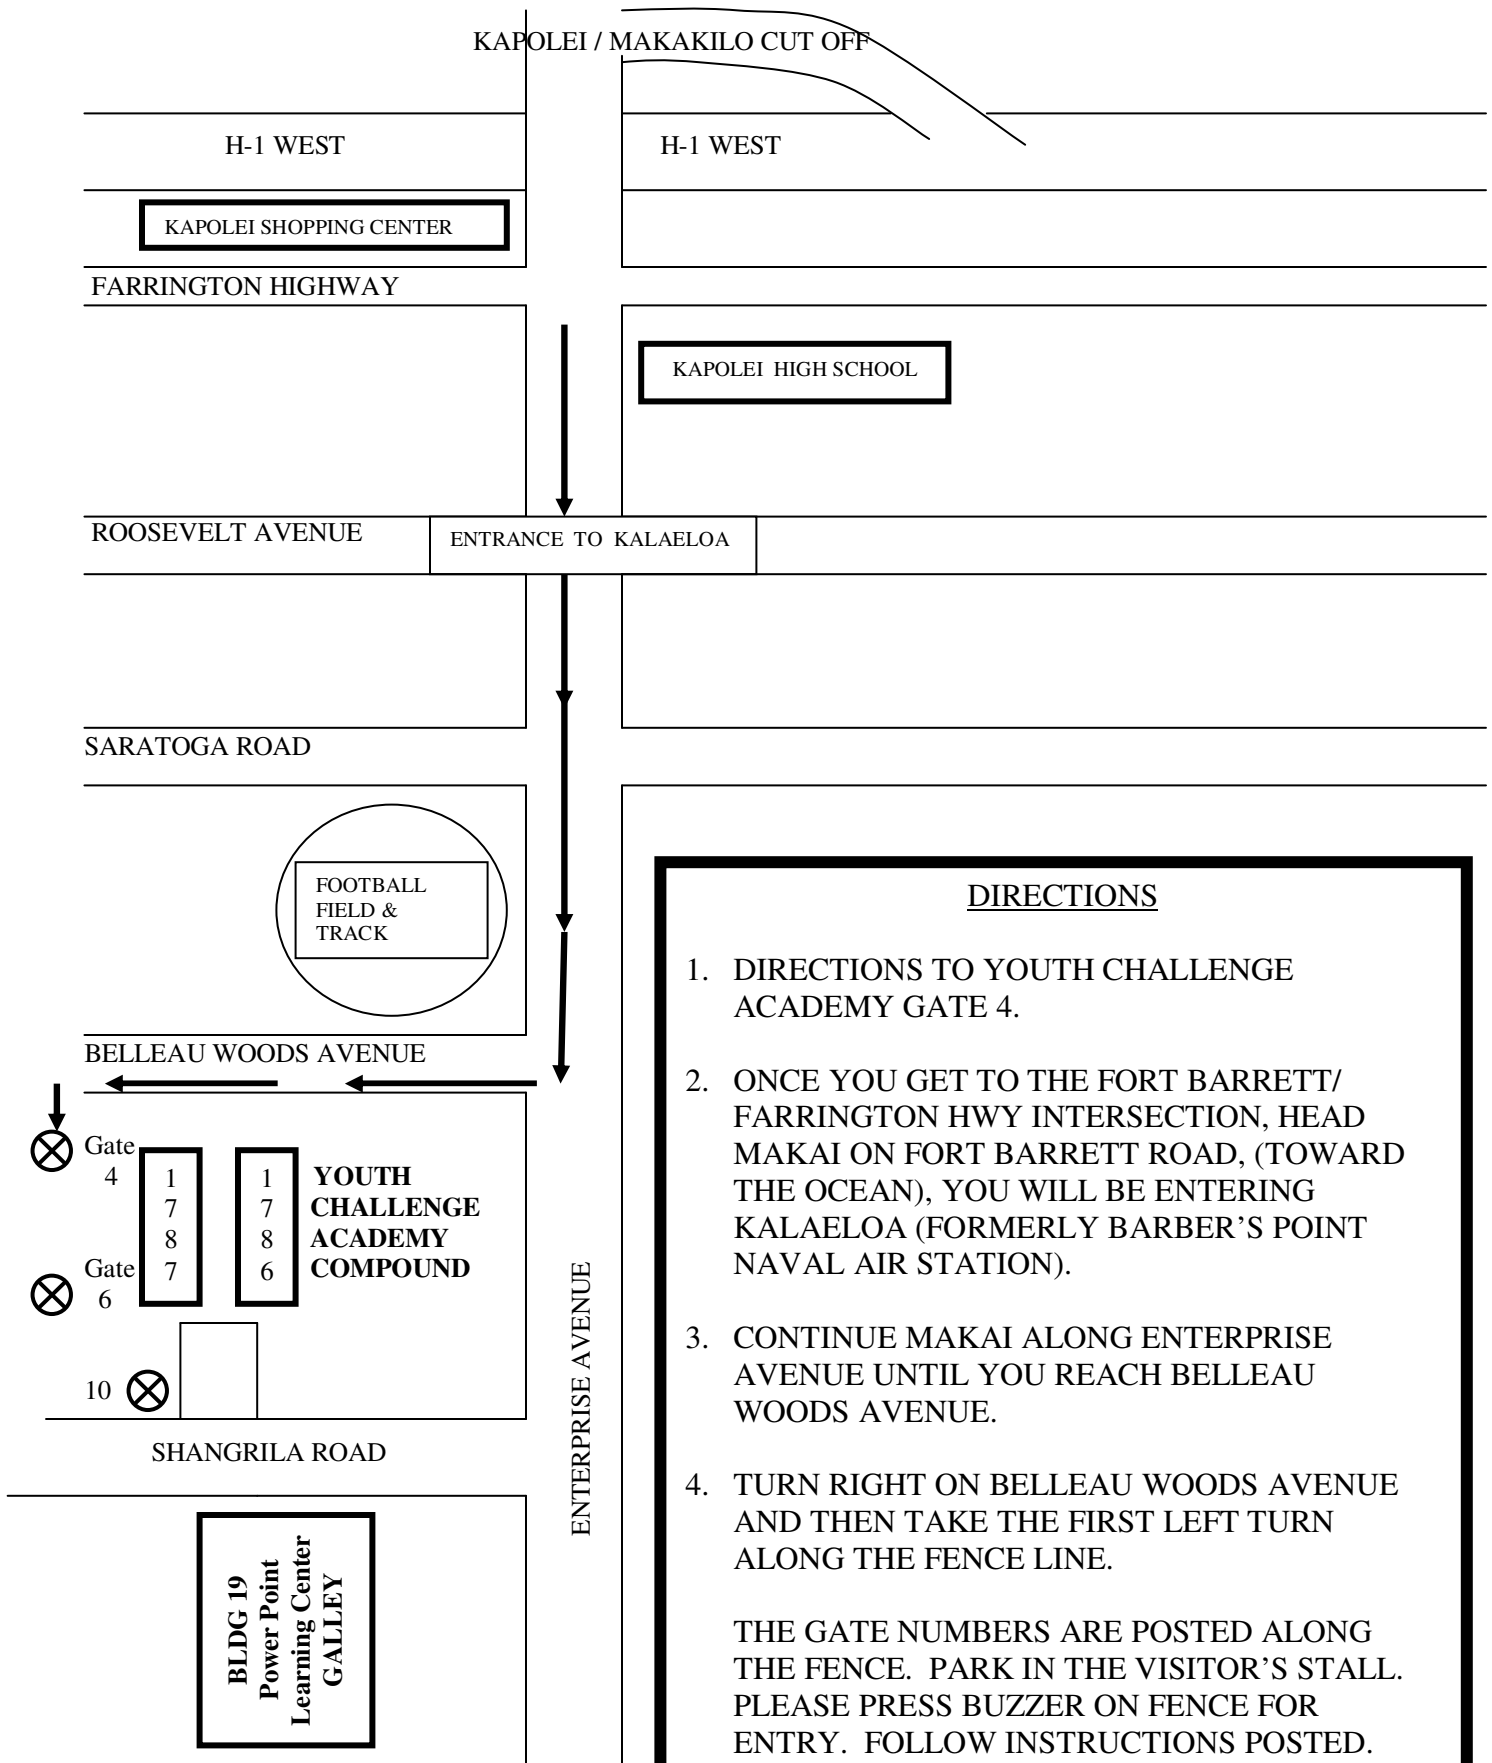

LOCATION FOR THE YOUTH CHALLENGE ACADEMY

DIRECTIONS

1. DIRECTIONS TO YOUTH CHALLENGE ACADEMY GATE 4.
2. ONCE YOU GET TO THE FORT BARRETT/ FARRINGTON HWY INTERSECTION, HEAD MAKAI ON FORT BARRETT ROAD, (TOWARD THE OCEAN), YOU WILL BE ENTERING KALAELOA (FORMERLY BARBER'S POINT NAVAL AIR STATION).
3. CONTINUE MAKAI ALONG ENTERPRISE AVENUE UNTIL YOU REACH BELLEAU WOODS AVENUE.
4. TURN RIGHT ON BELLEAU WOODS AVENUE AND THEN TAKE THE FIRST LEFT TURN ALONG THE FENCE LINE.

THE GATE NUMBERS ARE POSTED ALONG THE FENCE. PARK IN THE VISITOR'S STALL. PLEASE PRESS BUZZER ON FENCE FOR ENTRY. FOLLOW INSTRUCTIONS POSTED.